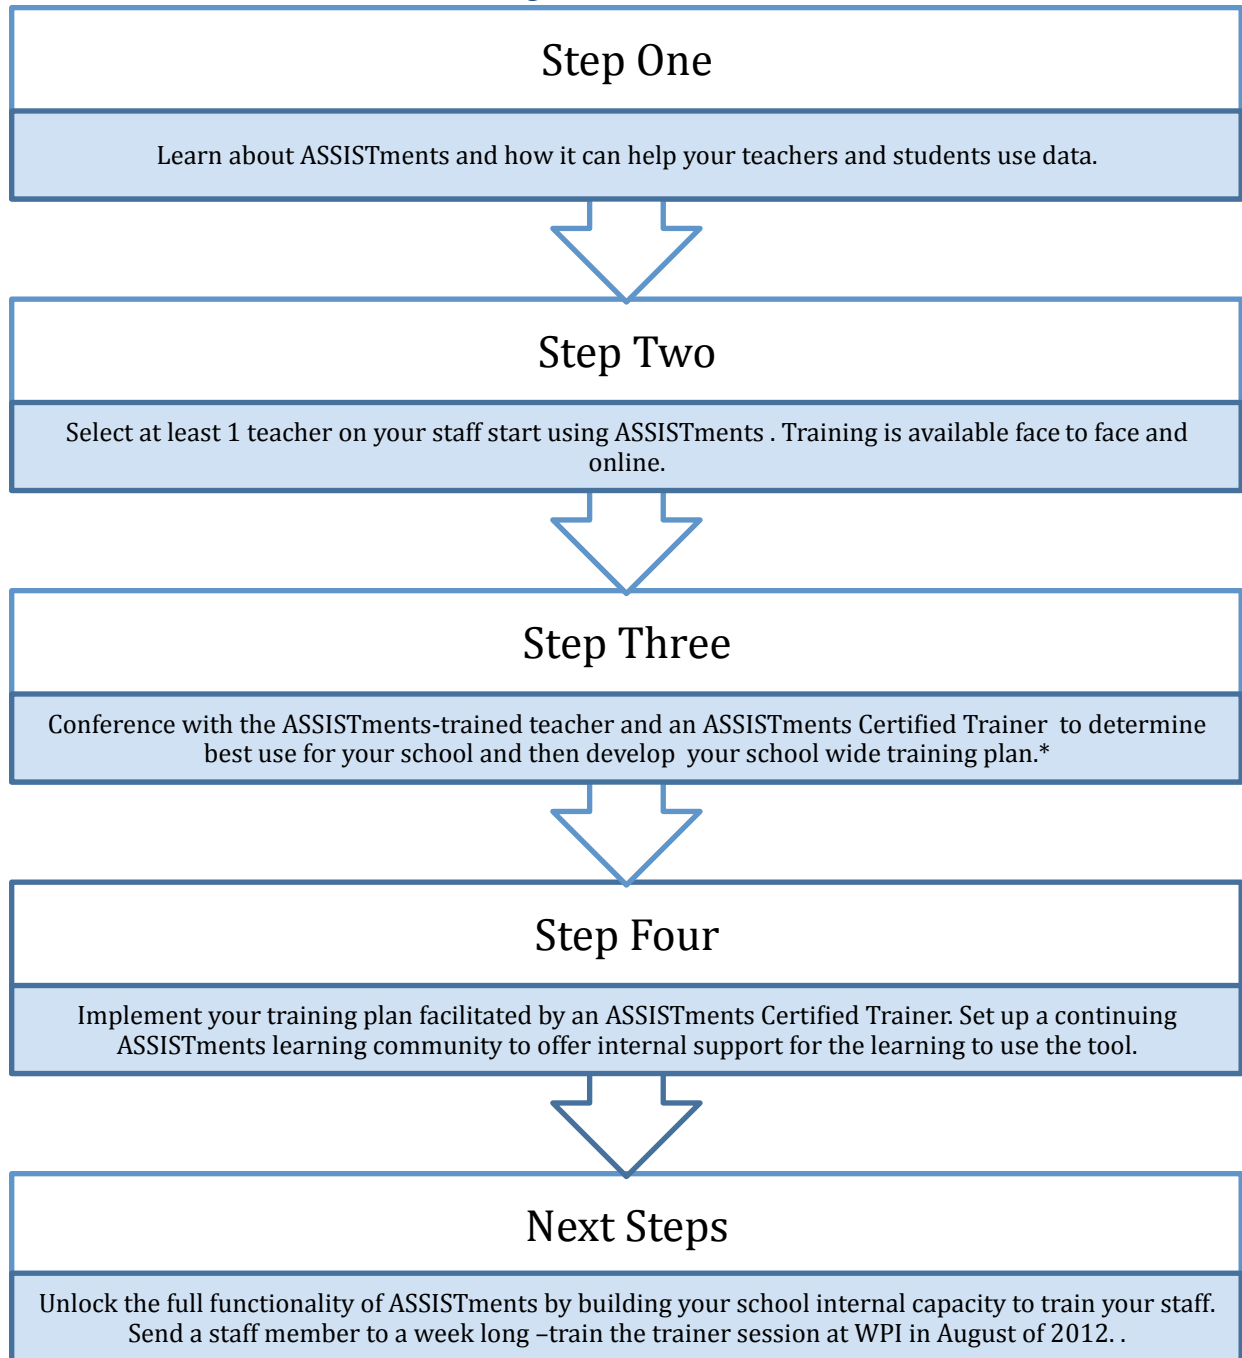

ASSISTments

A free online platform used by teachers and schools to assign assessments that assist.
Developed at Worcester Polytechnic Institute

Principals, lead A Data Driven School Powered by ASSISTments.